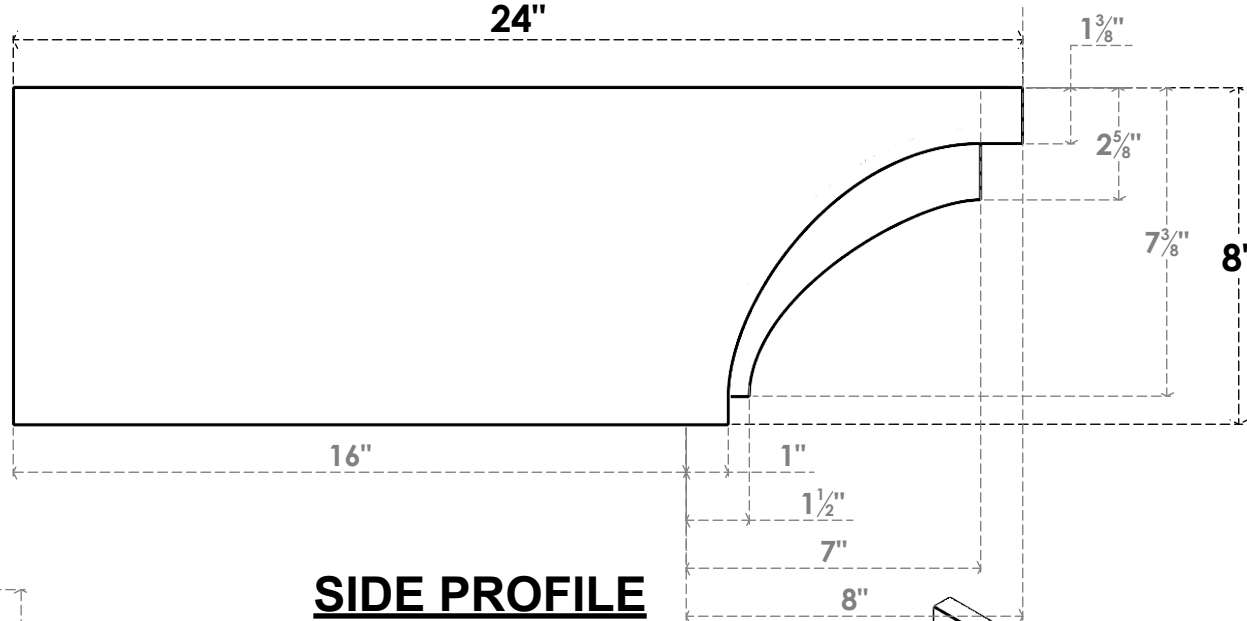

ITEM NUMBER: RFTURO040X08000X24000X008RIV00RCPR

4"W X 8"H X 24"L TIMBERTHANE ROUGH CEDAR RIVERA FAUX WOOD OPEN RAFTER TAIL, 8"L END, PRIMED TAN

ISOMETRIC

GENERATED DATE : 03/02/2023

EKENA MILLWORK
 2300 WEST MAIN ST.
 CLARKSVILLE, TX 75426
 TOLL FREE: 866-607-0453
 WWW.EKENAMILLWORK.COM

NOTES

1. INSTALLATION TO BE COMPLETED IN ACCORDANCE WITH MANUFACTURER'S SPECIFICATIONS.
2. DRAWING MAY NOT BE TO SCALE
3. THIS DRAWING IS INTENDED FOR DESIGN AND PLANNING PURPOSES ONLY.
4. ALL INFORMATION CONTAINED HEREIN WAS CURRENT AT THE TIME OF DEVELOPMENT BUT MUST BE REVIEWED AND APPROVED BY THE PRODUCT MANUFACTURER TO BE CONSIDERED ACCURATE.
5. TIMBERTHANE ARCHITECTURAL PRODUCTS ARE MADE FROM HIGH DENSITY URETHANE AND COME FACTORY PRIMED