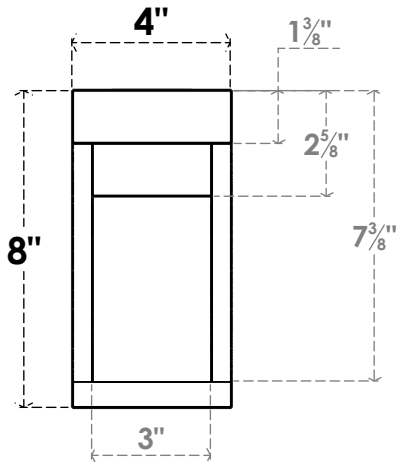

ITEM NUMBER: RFTURO040X08000X24000X008RIV00RCPR

4"W X 8"H X 24"L TIMBERTHANE ROUGH CEDAR RIVERA FAUX WOOD OPEN RAFTER TAIL, 8"L END, PRIMED TAN

ISOMETRIC

GENERATED DATE : 03/02/2023

EKENA MILLWORK
 2300 WEST MAIN ST.
 CLARKSVILLE, TX 75426
 TOLL FREE: 866-607-0453
 WWW.EKENAMILLWORK.COM

NOTES

1. INSTALLATION TO BE COMPLETED IN ACCORDANCE WITH MANUFACTURER'S SPECIFICATIONS.
2. DRAWING MAY NOT BE TO SCALE
3. THIS DRAWING IS INTENDED FOR DESIGN AND PLANNING PURPOSES ONLY.
4. ALL INFORMATION CONTAINED HEREIN WAS CURRENT AT THE TIME OF DEVELOPMENT BUT MUST BE REVIEWED AND APPROVED BY THE PRODUCT MANUFACTURER TO BE CONSIDERED ACCURATE.
5. TIMBERTHANE ARCHITECTURAL PRODUCTS ARE MADE FROM HIGH DENSITY URETHANE AND COME FACTORY PRIMED