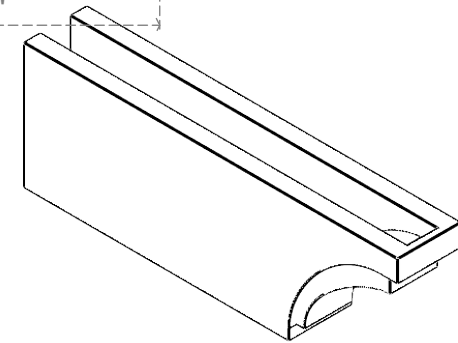

ITEM NUMBER: RFTURO040X08000X24000X008RIV00RCPR

4"W X 8"H X 24"L TIMBERTHANE ROUGH CEDAR RIVERA FAUX WOOD OPEN RAFTER TAIL, 8"L END, PRIMED TAN

ISOMETRIC

GENERATED DATE : 03/02/2023

EKENA MILLWORK
 2300 WEST MAIN ST.
 CLARKSVILLE, TX 75426
 TOLL FREE: 866-607-0453
 WWW.EKENAMILLWORK.COM

NOTES

1. INSTALLATION TO BE COMPLETED IN ACCORDANCE WITH MANUFACTURER'S SPECIFICATIONS.
2. DRAWING MAY NOT BE TO SCALE
3. THIS DRAWING IS INTENDED FOR DESIGN AND PLANNING PURPOSES ONLY.
4. ALL INFORMATION CONTAINED HEREIN WAS CURRENT AT THE TIME OF DEVELOPMENT BUT MUST BE REVIEWED AND APPROVED BY THE PRODUCT MANUFACTURER TO BE CONSIDERED ACCURATE.
5. TIMBERTHANE ARCHITECTURAL PRODUCTS ARE MADE FROM HIGH DENSITY URETHANE AND COME FACTORY PRIMED